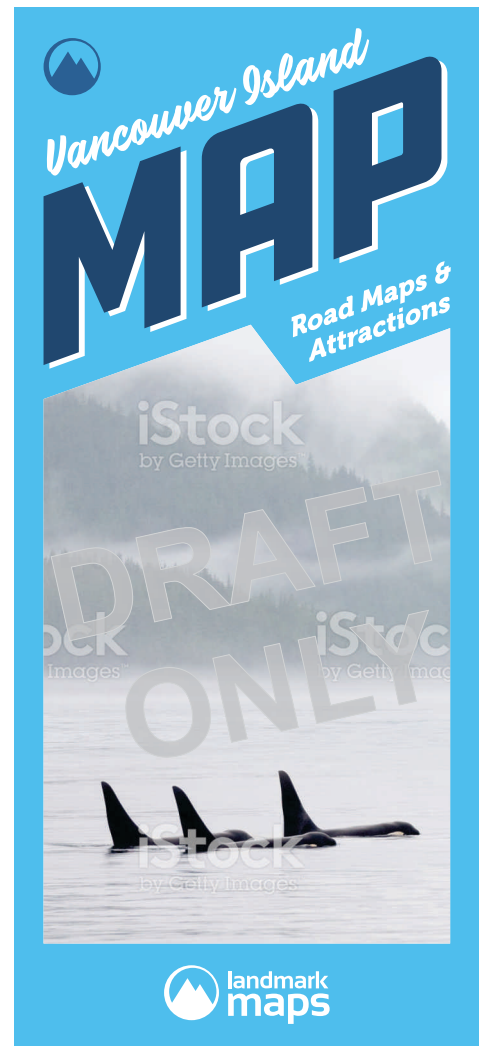

VANCOUVER ISLAND VISITOR MAP

Victoria • Cowichan • Nanaimo • Parksville • Tofino • Comox Valley • Campbell River • Telegraph Cove • Port Hardy

60,000 COPIES & 300+ OUTLETS!

- ✓ Island Visitor Centres and Hotels
- ✓ Downtown Victoria & Vancouver
- ✓ BC Ferries Major Island Routes

- ✓ 7 out of 10 visitors pick up brochures and maps
- ✓ 93% of those people become aware of a business
- ✓ 83% of those people plan to visit those businesses

* 2016 Brochure Distribution Research.
Bentley University, The International Assoc.
of Visitor Information Providers, 4 Nov. 2016

DISPLAY ADS

(Free Ad Design Included!)

Single Rectangle

$550

3.25"W x 1.75"H

Actual Size

Double Tower

$1100

3.25"W x 3.7"H

*Not to scale

Double Banner

$1100

6.3"W x 1.75"H

*Not to scale

Back Cover

$3500

4"W x 9"H

*Not to scale

Quad Block

$2100

6.3"W x 3.7"H

*Not to scale

Deadline

**Feb 8
2019**

Released

**April
2019**

ONLINE EXPOSURE AT LANDMARK-MAPS.COM

Your Display Ad Online Linking Directly to Your Website

Call Codie at 1-888-899-3777 to Book Your Spot!